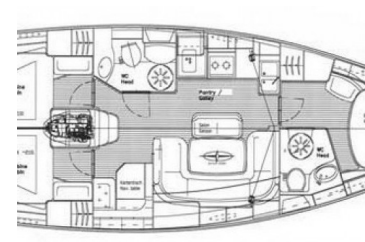

## Segelyachten: Bavaria 39 Cruiser

€	Preis/Tag ab		Personenzahl		Kabinen		Betten		Bäder		Länge/M.
	290,00		8		3		6		2		11,93

THURM YACHTING

PREMIUM | REAL ESTATE | YACHTING | LUXURY CARS | EVENTS | CONCIERGE | BOATSTORAGE | BOATSERVICE