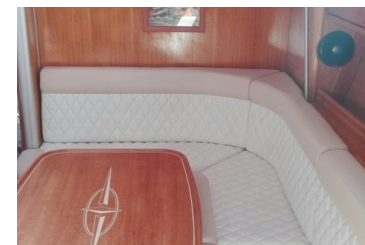

## Segelyachten: Bavaria 39 Cruiser

€	Preis/Tag ab		Personenzahl		Kabinen		Betten		Bäder		Länge/M.
	290,00		8		3		6		2		11,93

THURM YACHTING

PREMIUM | REAL ESTATE | YACHTING | LUXURY CARS | EVENTS | CONCIERGE | BOATSTORAGE | BOATSERVICE