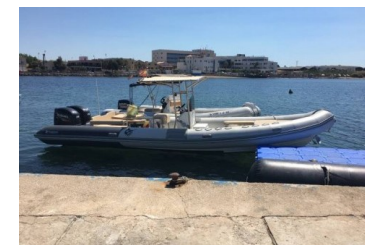

Motorboote: 2016 - Narwhal SP-900

Preis
65 000,00

Personenzahl
12

Baujahr
2016

Länge/M.
8,85

Boot-Nr.
TYB-34

THURM YACHTING

PREMIUM | REAL ESTATE | YACHTING | LUXURY CARS | EVENTS | CONCIERGE | BOATSTORAGE | BOATSERVICE